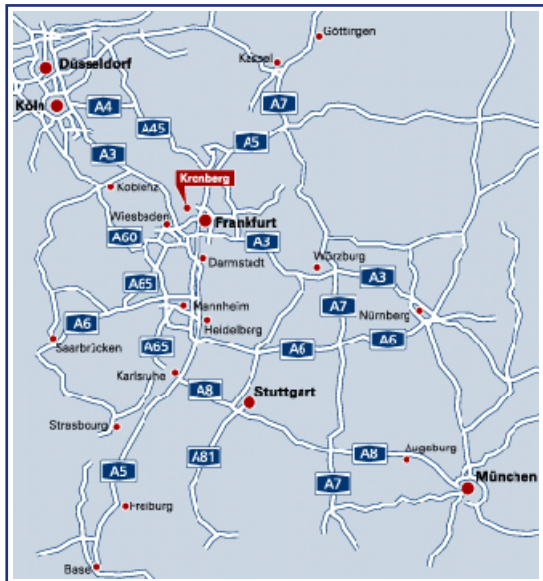

+ contribute

marketing on your side

How to find us

contribute GmbH
Westerbachstraße 32
D-61476 Kronberg
Telefon: +49/61 73/99 49-200
Fax: +49/61 73/99 49-299

Coming from Cologne

Take the freeway A3 and drive towards Frankfurt. At the Wiesbadener Kreuz take the A66 towards Frankfurt and take exit No. 19 towards Eschborn/Kronberg. Pass the Eschborn commercial park on the right. Then turn onto the access road towards Kronberg and go straight ahead (pass Jaguar on your right) to the intersection of Frankfurter Strasse 111/Am Schanzenfeld. Turn right at this traffic light towards Oberursel, immediately turn right again into the small street called Westerbachstrasse and right again into the driveway. Go around the building to entry no. 32; we are on the first floor (above the ground floor).

Coming from Würzburg

Take the freeway A3 and drive towards Frankfurt. At the Frankfurter Kreuz take the A5 towards Kassel, at the Nordwestkreuz take exit No. 18 towards Eschborn/Kronberg. Go straight ahead (pass Jaguar on your right) to the intersection of Frankfurter Strasse 111/Am Schanzenfeld. Turn right at this traffic light towards Oberursel, immediately turn right again into the small street called Westerbachstrasse and right again into the driveway. Go around the building to entry no. 32; we are on the first floor (above the ground floor).

Coming from the Airport

Take the freeway A5 towards Kassel. At the Nordwestkreuz take exit Eschborn/Miquelallee/Rödelheim. Follow the signs towards Eschborn/Kronberg. Go straight ahead (pass Jaguar on your right) to the intersection of Frankfurter Strasse 111/Am Schanzenfeld. Turn right at this traffic light towards Oberursel, immediately turn right again into the small street called Westerbachstrasse and right again into the driveway. Go around the building to entry no. 32; we are on the first floor (above the ground floor).